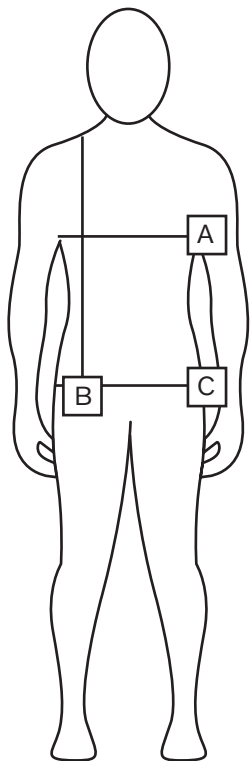

VOLVO MEASUREMENT CHART

FLEECE JACKET

A: CHEST
B: LENGTH
C: WAIST

Measurements are in cm

| | XS | S | M | L | XL | XXL |
|-------------------------------|-----------|----------|----------|----------|-----------|------------|
| CHEST | 50 | 53 | 55 | 57 | 59 | 63 |
| LENGTH (FROM SHOULDER) | 65,5 | 68,5 | 71 | 73 | 75 | 77 |
| WAIST | 49 | 52 | 54 | 56 | 58 | 62 |